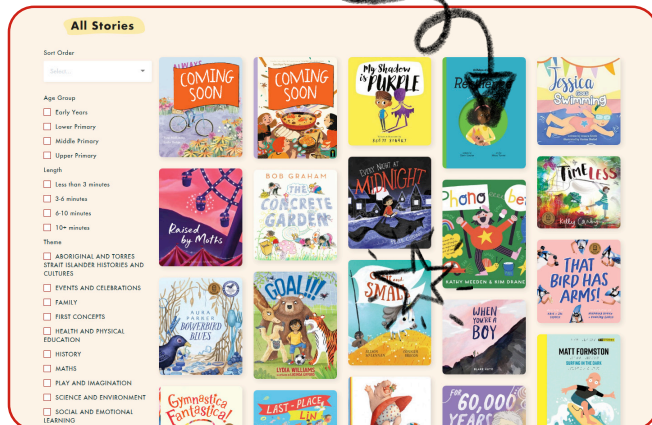

## Your school's login details

Username:

Password:

2 To access StoryBox Library:

1. Sign into StoryBox Hub with the above login details.

2. Select the Browse Stories tab and start exploring!

99

“Thank you for all your hard work in making StoryBox the very best literature platform in the world!”