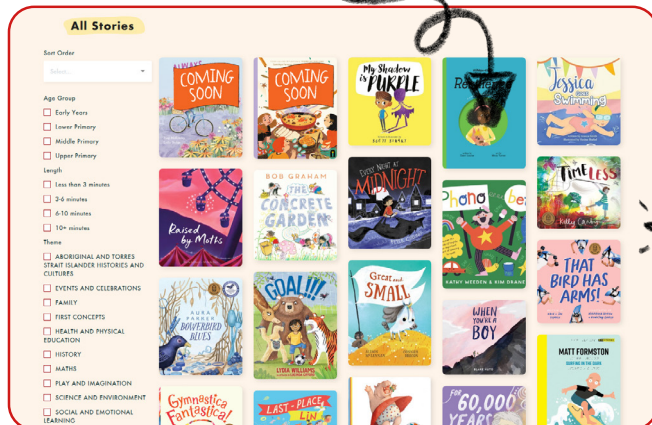

## Your centre's login details

Username:

Password:

2 To access StoryBox Library:

1. Sign into StoryBox Hub with the above login details.

2. Select the Browse Stories tab and start exploring!

99

“Thank you for all your hard work in making StoryBox the very best literature platform in the world!”